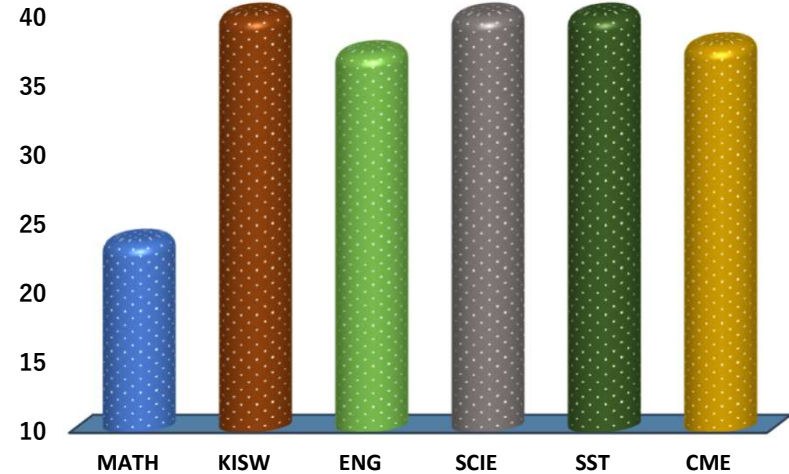

KIPS ANNEX

REGION: COAST

SCHOOL AVERAGE

37.9

DISTRICT: KIBAHA

SUBJECT AND GRADE PERFORMANCE ANALYSIS

SUBJECT RANKING

KISWAHILI	44.5	89%	1
SCIENCE	42.0	84%	2
SOCIAL STUDIES	42.0	84%	3
CIVIC AND MORAL EDUCATION	37.9	76%	4
ENGLISH	37.3	75%	5
MATHEMATICS	23.7	47%	6

SUBJECT GRADE ANALYSIS

SUBJECT/GRADE	A	B	C	D	E
MATHEMATICS	0	6	13	10	1
KISWAHILI	29	1	0	0	0
ENGLISH	10	16	3	1	0
SCIENCE	23	3	4	0	0
SOCIAL STUDIES	22	7	1	0	0
CIVIC AND MORAL	10	17	3	0	0

OVERALL GRADE ANALYSIS

A	8	30	27%
B	20		67%
C	2		7%
D	0		0%
E	0		0%

CHART SUBJECT ANALYSIS

BOYS VS GIRLS PERFORMANCE

	SAT		SAT	30
	18		12	
	78%		72%	

REGISTERED	30	100%
SEATED	30	100%
ABSENTEES	0	0%
PASSED	30	100%
FAILED	0	0%